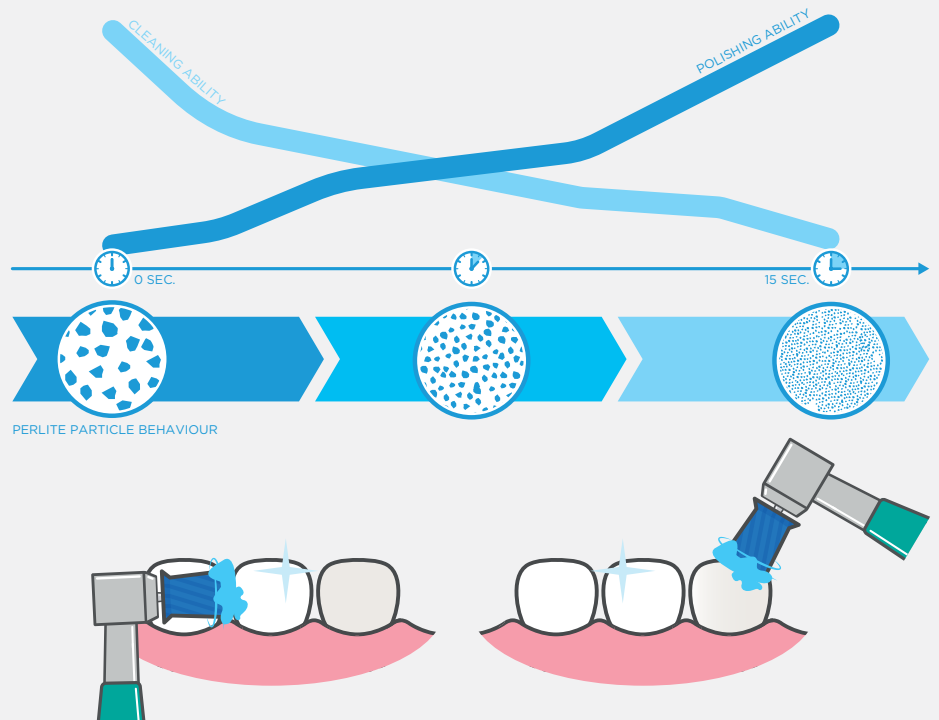

# INTEGRATED ABRASION VARIABILITY

The volcanic Perlite (natural silica) particles adapt their abrasiveness throughout your procedure.

## CLEANING

When Cleanic is first applied to the tooth surface, it behaves like a coarse paste. This is when Cleanic's cleaning ability is in full force.

## POLISHING

Under load and within seconds, the abrasive particles are fractionated and their cutting edges become rounded and less blunt. At this point, the paste becomes effective for a high gloss polishing.

### FOR NORMAL DENTITION:

Work from the incisal/occlusal surface of each tooth, moving towards the gingival area; this will minimise abrasion on the tooth.